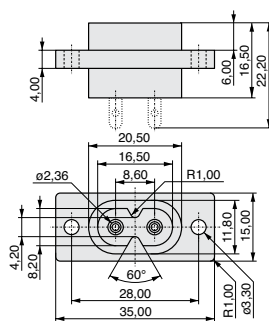

Power Inlet for Small Appliances, Horizontal Mount

Series **654**

Rated current 2,5 A
 Rated voltage 250 VRMS
 Approvals   

Hight 1 mm.

Hight 6 mm.

C
 4 2 R 5 1 1 2 1

C
 4 2 R 5 1 1 2 2

Power Inlet for Small Appliances, Press Fit Mount

Series **655**

Rated current 2,5 A
 Rated voltage 250 VRMS
 Approvals   

Hight 1 mm.

Hight 6 mm.

C
 4 2 R 5 1 2 2 1

C
 4 2 R 5 1 2 2 2

C - Colour:
 1 = Black
 2 = Gray
 3 = White

MPE-Garry GmbH • Schäßlerstraße 13 • 87629 Füssen • Germany • Phone: +49 (0) 83 62 / 91 56-0 • Fax: +49 (0) 83 62 / 91 56-500 • Email: vk@mpe-connector.de • www.mpe-connector.de