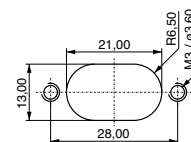

Power Inlet for Small Appliances, Horizontal Mount

Series **654**

Rated current 2,5 A
 Rated voltage 250 VRMS
 Approvals   

Hight 1 mm.

Hight 6 mm.

C
 4 2 R 5 1 1 2 1

C
 4 2 R 5 1 1 2 2

Power Inlet for Small Appliances, Press Fit Mount

Series **655**

Rated current 2,5 A
 Rated voltage 250 VRMS
 Approvals   

Hight 1 mm.

Hight 6 mm.

C
 4 2 R 5 1 2 2 1

C
 4 2 R 5 1 2 2 2

C - Colour:
 1 = Black
 2 = Gray
 3 = White

MPE-Garry GmbH • Schäßlerstraße 13 • 87629 Füssen • Germany • Phone: +49 (0) 83 62 / 91 56-0 • Fax: +49 (0) 83 62 / 91 56-500 • Email: vk@mpe-connector.de • www.mpe-connector.de