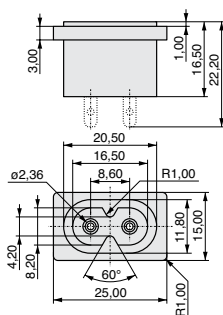

Power Inlet for Small Appliances, Horizontal Mount

Series **654**

Rated current 2,5 A
 Rated voltage 250 VRMS
 Approvals   

Hight 1 mm.

Hight 6 mm.

C
 4 2 R 5 1 1 2 1

C
 4 2 R 5 1 1 2 2

Power Inlet for Small Appliances, Press Fit Mount

Series **655**

Rated current 2,5 A
 Rated voltage 250 VRMS
 Approvals   

Hight 1 mm.

Hight 6 mm.

C
 4 2 R 5 1 2 2 1

C
 4 2 R 5 1 2 2 2

C - Colour:
 1 = Black
 2 = Gray
 3 = White

MPE-Garry GmbH • Schäßlerstraße 13 • 87629 Füssen • Germany • Phone: +49 (0) 83 62 / 91 56-0 • Fax: +49 (0) 83 62 / 91 56-500 • Email: vk@mpe-connector.de • www.mpe-connector.de