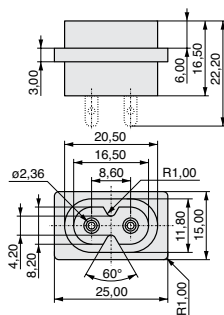

Power Inlet for Small Appliances, Horizontal Mount

Series **654**

Rated current 2,5 A
 Rated voltage 250 VRMS
 Approvals   

Hight 1 mm.

Hight 6 mm.

C
 4 2 R 5 1 1 2 1

C
 4 2 R 5 1 1 2 2

Power Inlet for Small Appliances, Press Fit Mount

Series **655**

Rated current 2,5 A
 Rated voltage 250 VRMS
 Approvals   

Hight 1 mm.

Hight 6 mm.

C
 4 2 R 5 1 2 2 1

C
 4 2 R 5 1 2 2 2

C - Colour:
 1 = Black
 2 = Gray
 3 = White

MPE-Garry GmbH • Schäßlerstraße 13 • 87629 Füssen • Germany • Phone: +49 (0) 83 62 / 91 56-0 • Fax: +49 (0) 83 62 / 91 56-500 • Email: vk@mpe-connector.de • www.mpe-connector.de