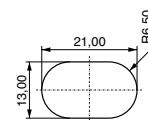

Power Inlet for Small Appliances, Horizontal Mount

Series **654**

Rated current 2,5 A
 Rated voltage 250 VRMS
 Approvals   

Hight 1 mm.

Hight 6 mm.

C
 4 2 R 5 1 1 2 1

C
 4 2 R 5 1 1 2 2

Power Inlet for Small Appliances, Press Fit Mount

Series **655**

Rated current 2,5 A
 Rated voltage 250 VRMS
 Approvals   

Hight 1 mm.

Hight 6 mm.

C
 4 2 R 5 1 2 2 1

C
 4 2 R 5 1 2 2 2

C - Colour:
 1 = Black
 2 = Gray
 3 = White

MPE-Garry GmbH • Schäßlerstraße 13 • 87629 Füssen • Germany • Phone: +49 (0) 83 62 / 91 56-0 • Fax: +49 (0) 83 62 / 91 56-500 • Email: vk@mpe-connector.de • www.mpe-connector.de