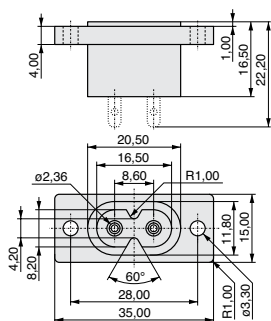

Power Inlet for Small Appliances, Horizontal Mount

Series **654**

Rated current 2,5 A
 Rated voltage 250 VRMS
 Approvals   

Hight 1 mm.

Hight 6 mm.

C
 4 2 R 5 1 1 2 1

C
 4 2 R 5 1 1 2 2

Power Inlet for Small Appliances, Press Fit Mount

Series **655**

Rated current 2,5 A
 Rated voltage 250 VRMS
 Approvals   

Hight 1 mm.

Hight 6 mm.

C
 4 2 R 5 1 2 2 1

C
 4 2 R 5 1 2 2 2

C - Colour:
 1 = Black
 2 = Gray
 3 = White

MPE-Garry GmbH • Schäßlerstraße 13 • 87629 Füssen • Germany • Phone: +49 (0) 83 62 / 91 56-0 • Fax: +49 (0) 83 62 / 91 56-500 • Email: vk@mpe-connector.de • www.mpe-connector.de